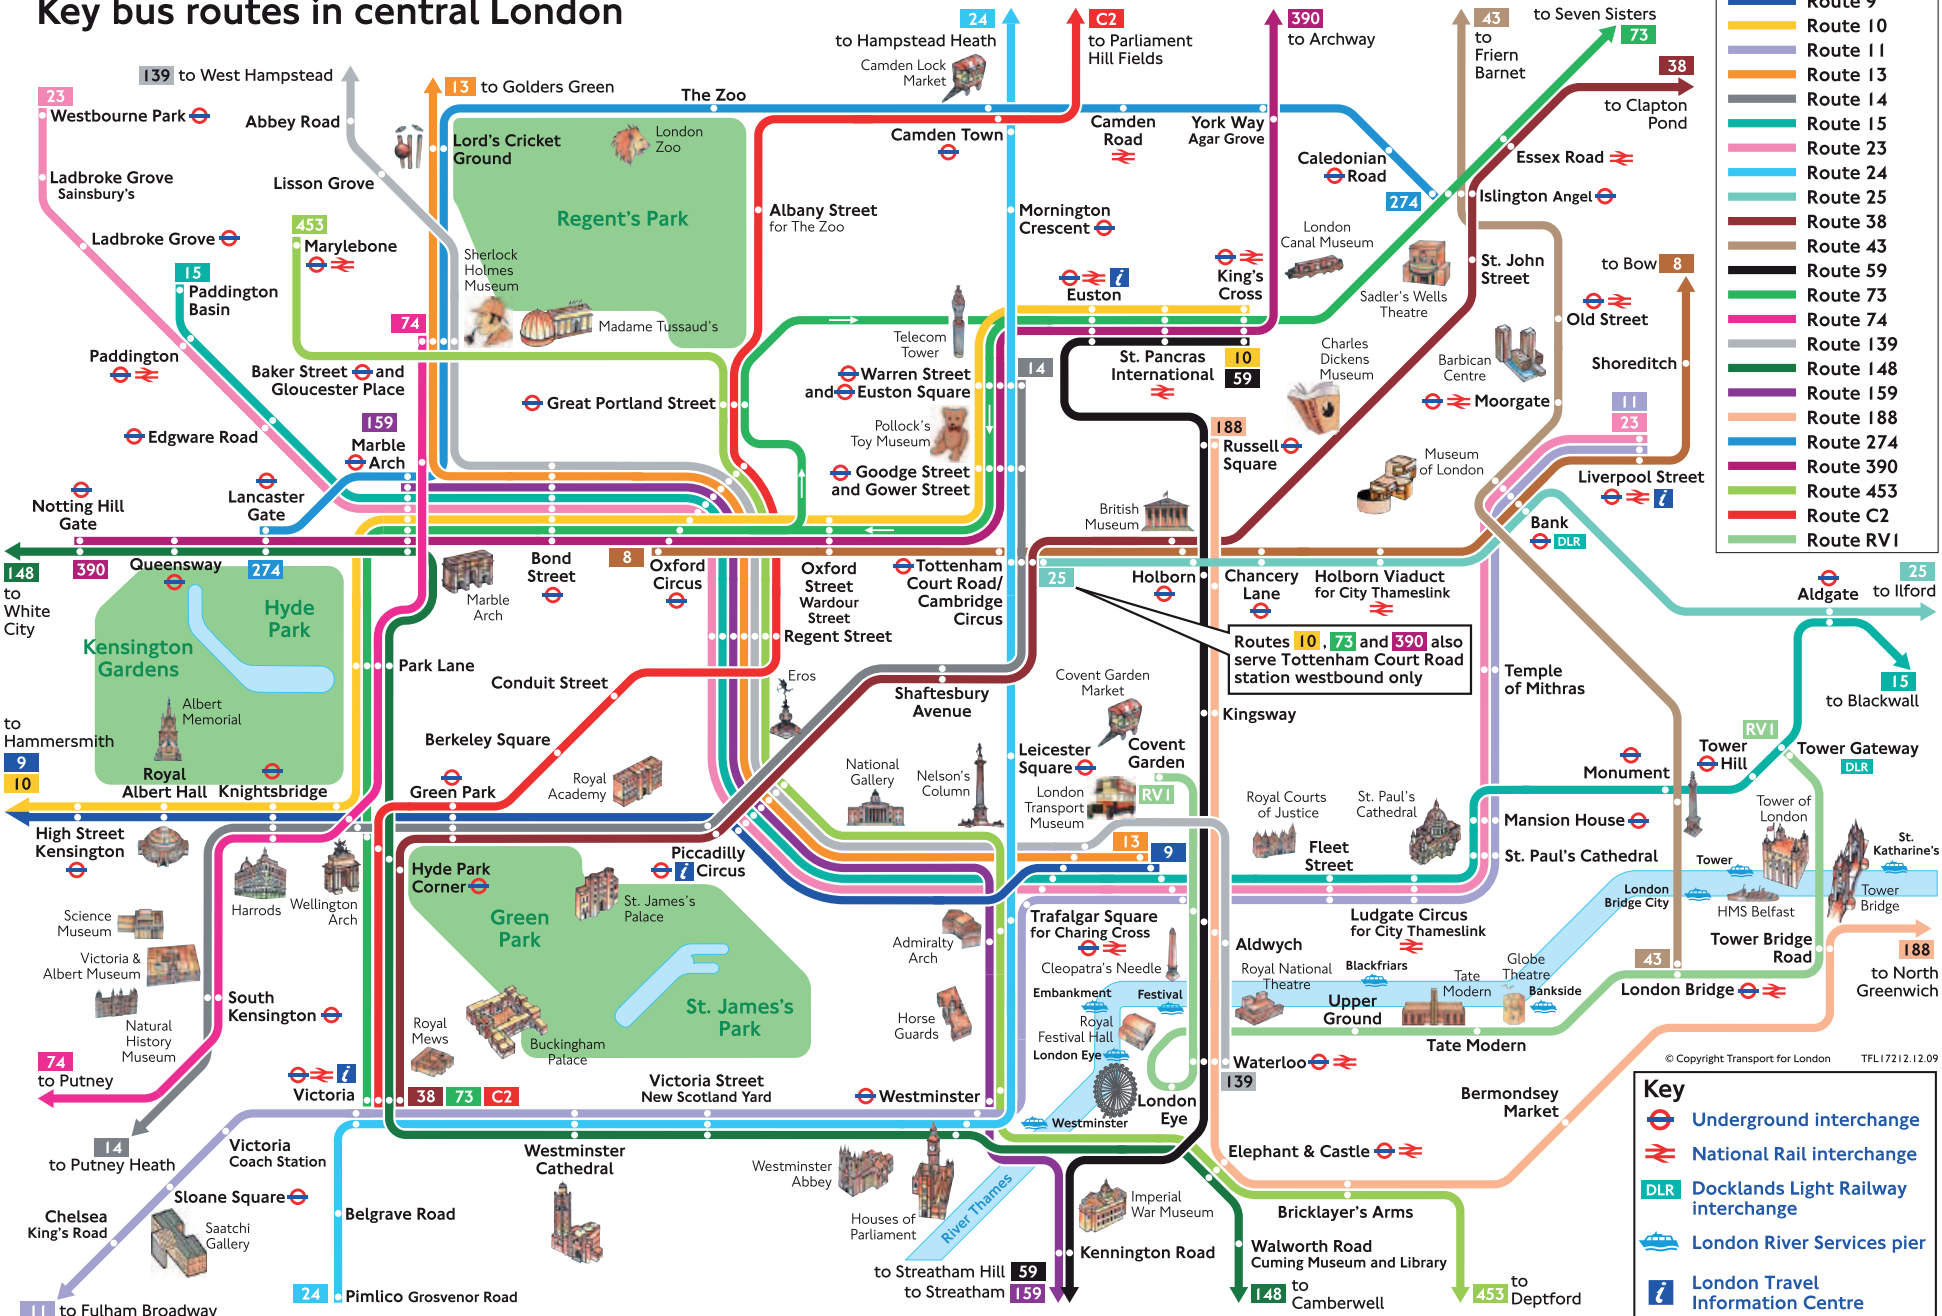

Key bus routes in central London

Routes 10, 73 and 390 also serve Tottenham Court Road station westbound only